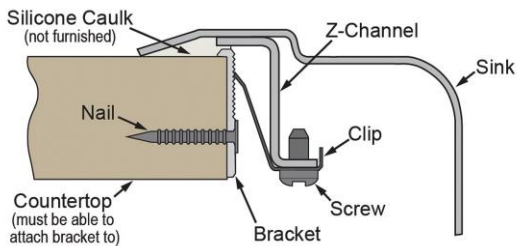

**Similar models are available with:** U Channel mounting system, additional ADA depths

PART: \_\_\_\_\_ QTY: \_\_\_\_\_

PROJECT: \_\_\_\_\_

CONTACT: \_\_\_\_\_

DATE: \_\_\_\_\_

NOTES: \_\_\_\_\_

APPROVAL: \_\_\_\_\_

**Hole Drilling Configurations:**

1-1/2" (38mm) Diameter Faucet Holes on 4" (102mm) Centers

**Installation Profile:**

Optional Accessories		
<a href="#">LK99</a>	Elkay Deluxe 3-1/2" Drain Type 304 Stainless Steel Body Strainer Basket Rubber Seal and Tailpiece <a href="#">Spec Sheet (PDF)</a>	
<a href="#">LKAD35</a>	Elkay 3-1/2" Drain Fitting" Stainless Steel Body Strainer Basket and Offset Tailpiece <a href="#">Spec Sheet (PDF)</a>	
<a href="#">LKGT1041CR</a>	Elkay Gourmet Single Hole Kitchen Faucet Pull-out Spray and Lever Handle with Hi and Mid-rise Base Options Chrome <a href="#">Spec Sheet (PDF)</a>	
<a href="#">LKGT1041NK</a>	Elkay Gourmet Single Hole Kitchen Faucet Pull-out Spray and Lever Handle with Hi and Mid-rise Base Options Brushed Nickel <a href="#">Spec Sheet (PDF)</a>	
<a href="#">LKGT1041RB</a>	Elkay Gourmet Single Hole Kitchen Faucet Pull-out Spray and Lever Handle with Hi and Mid-rise Base Options Oil Rubbed Bronze <a href="#">Spec Sheet (PDF)</a>	