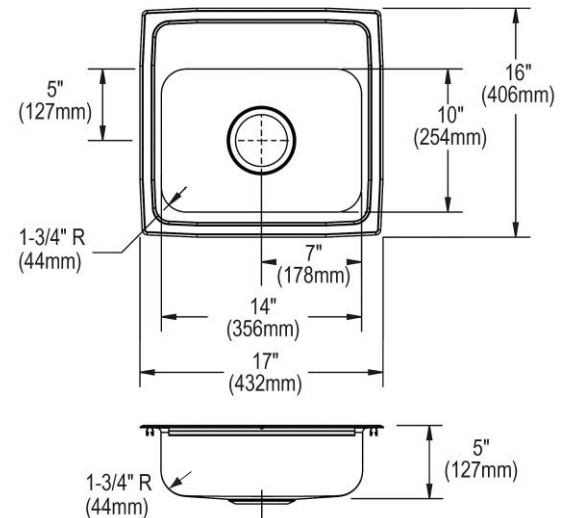

A Century of Tradition and Quality.

For more than 100 years, Elkay has been making innovative products and providing exceptional customer care. We take pride in offering plumbing products that make life easier, inspire change and leave the world a better place.

Product Compliance: ADA & ICC A117.1
ASME A112.19.3/CSA B45.4
Buy American Act

Sinks are listed by IAPMO® as meeting the applicable requirements of the Uniform Plumbing Code®, International Plumbing Code®, and National Plumbing Code of Canada.

Complies with ADA & ICC A117.1 accessibility requirements when installed according to the requirements outlined in these standards.

[Clean and Care Manual (PDF)](#)
[Installation Instructions (PDF) - 1000005236](#)
[Warranty (PDF)](#)

Similar models are available with: U Channel mounting system, additional ADA depths